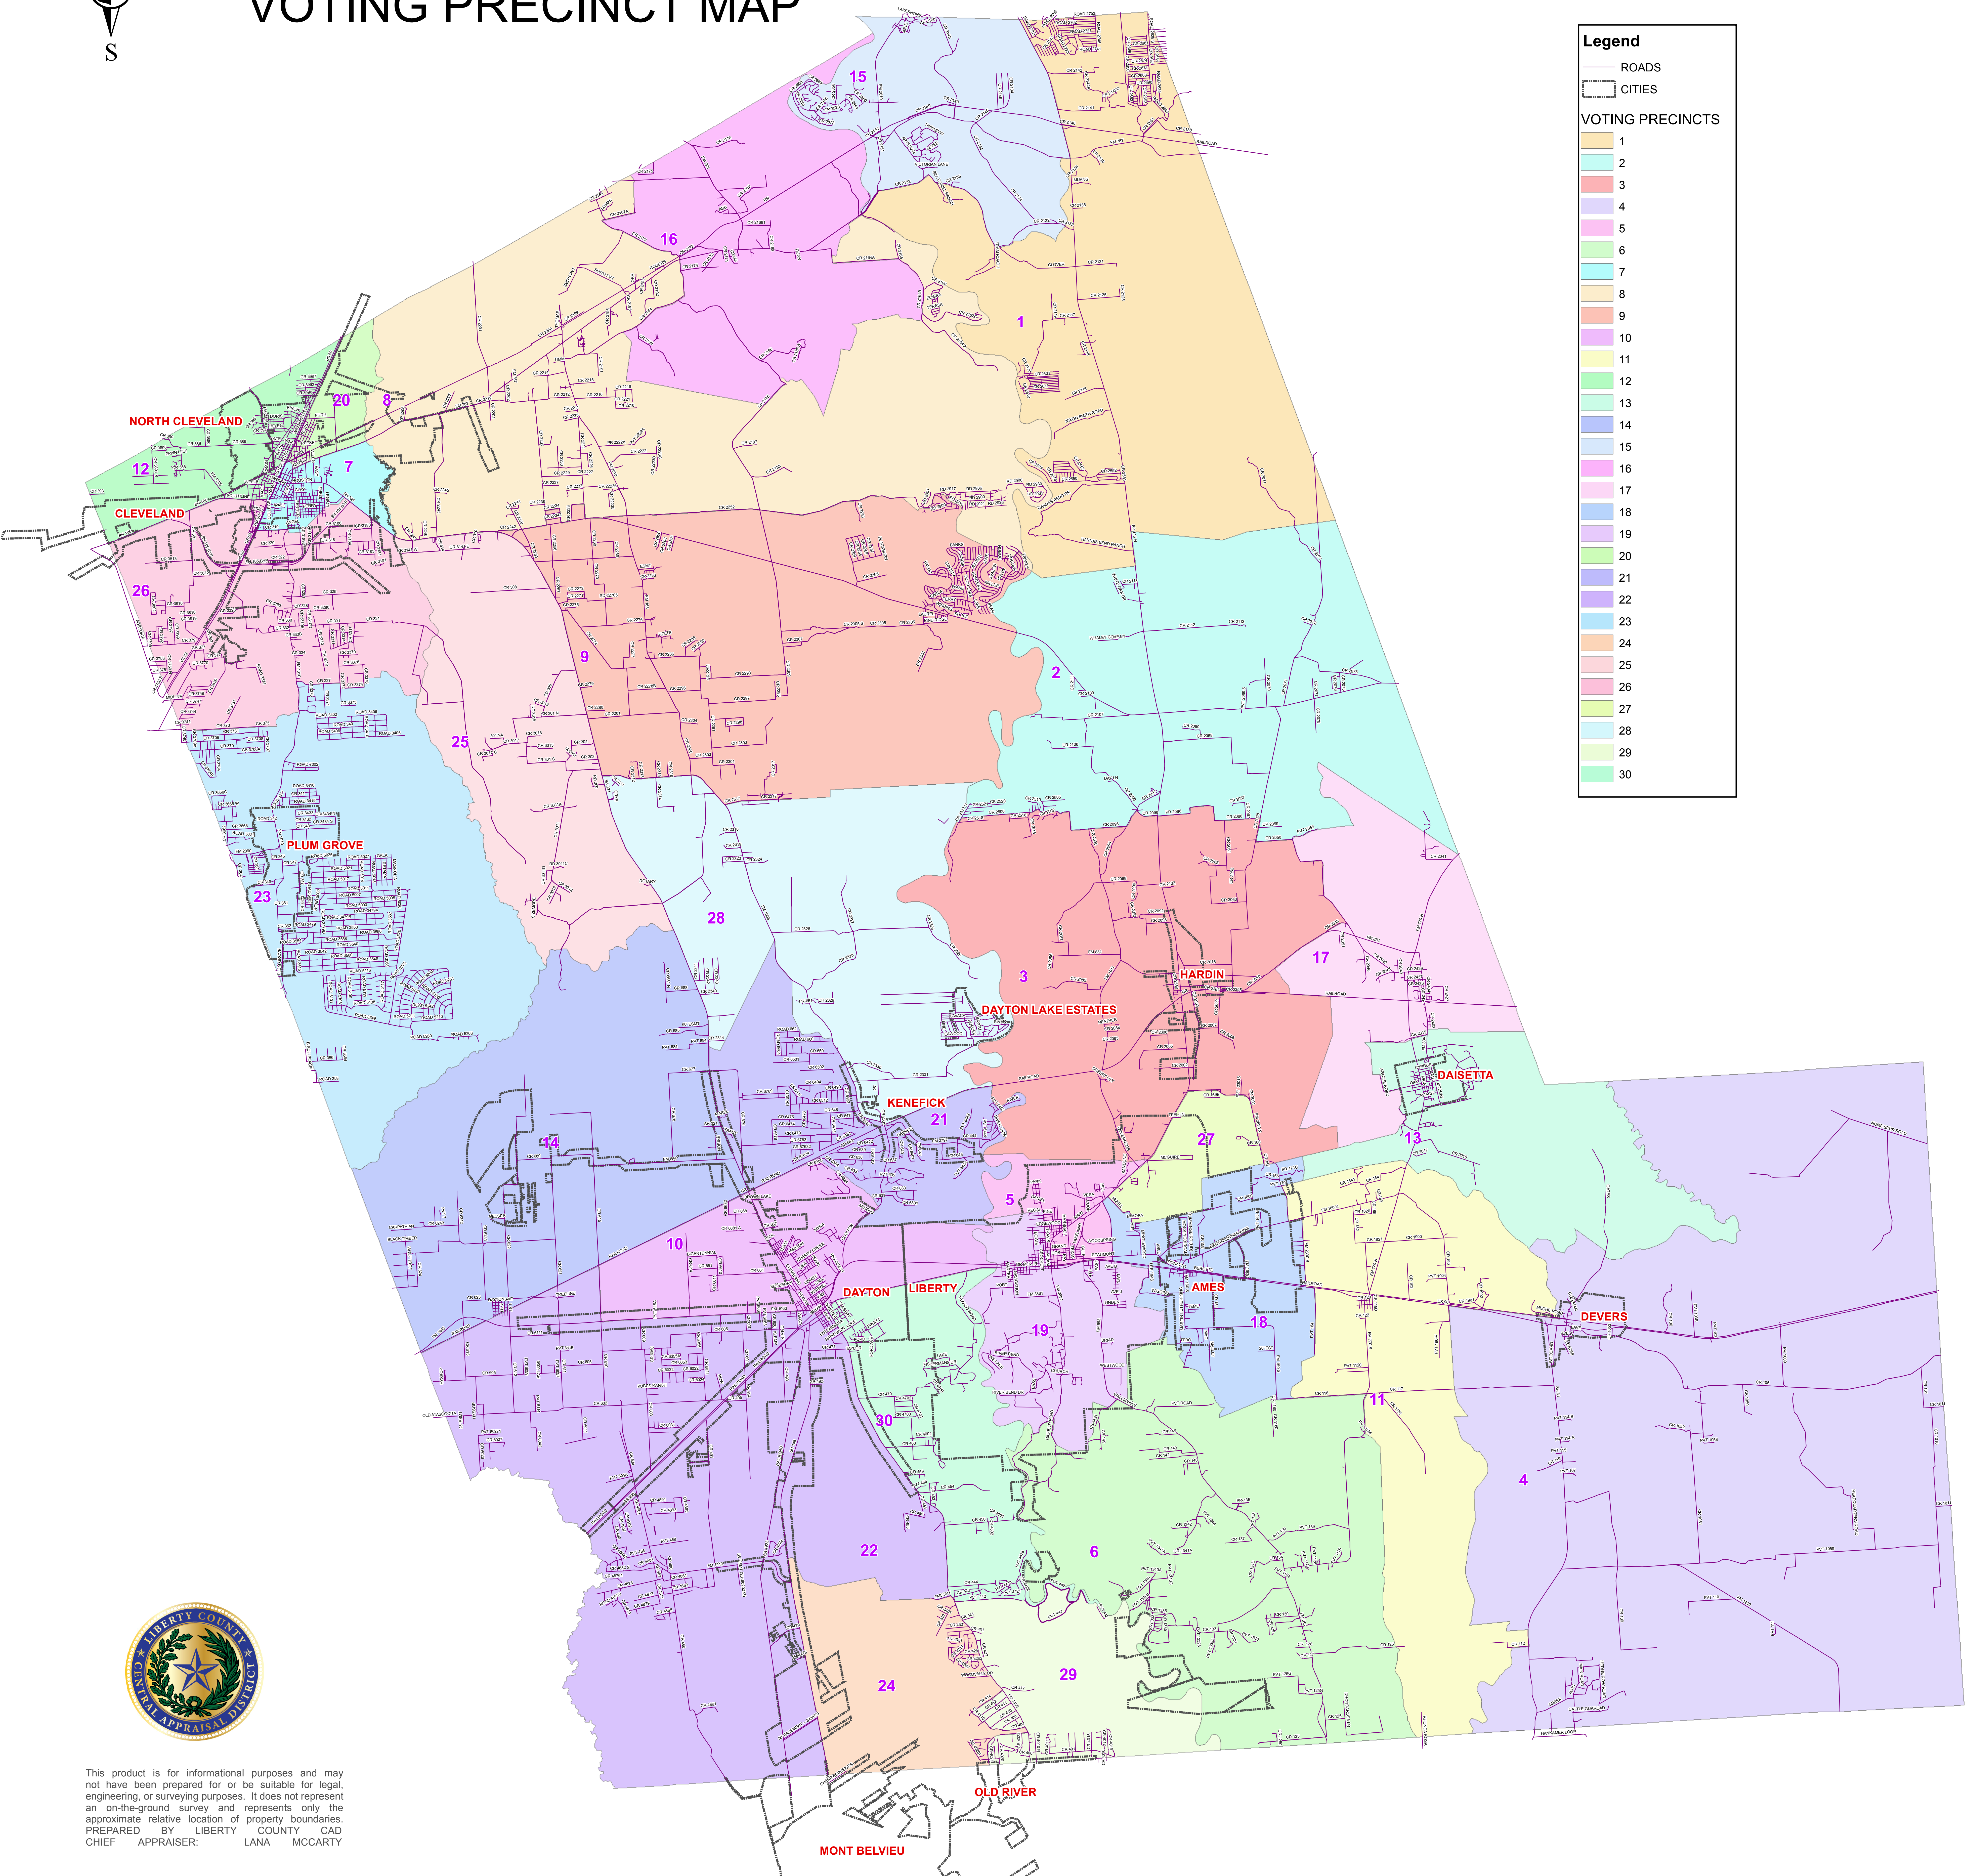

LIBERTY COUNTY VOTING PRECINCT MAP

Legend

- ROADS
- CITIES

VOTING PRECINCTS

- 1
- 2
- 3
- 4
- 5
- 6
- 7
- 8
- 9
- 10
- 11
- 12
- 13
- 14
- 15
- 16
- 17
- 18
- 19
- 20
- 21
- 22
- 23
- 24
- 25
- 26
- 27
- 28
- 29
- 30

This product is for informational purposes and may not have been prepared for or be suitable for legal, engineering, or surveying purposes. It does not represent an on-the-ground survey and represents only the approximate relative location of property boundaries. PREPARED BY LIBERTY COUNTY CAD CHIEF APPRAISER: LANA MCCARTY